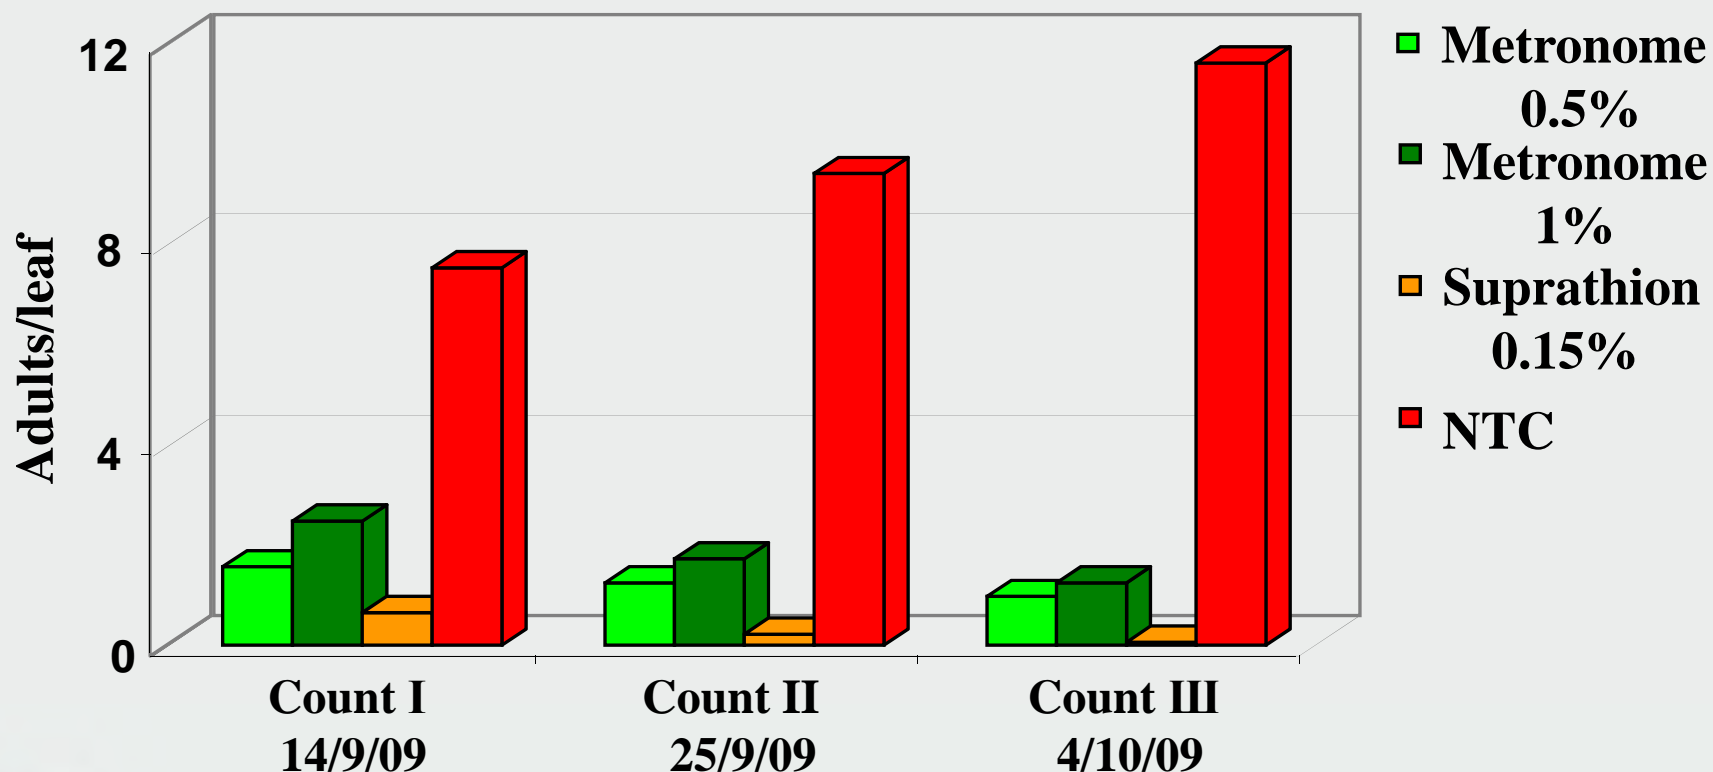

Mango scale control in Mango – Kachal 2009

App. On 7/09/09, Spray volume 1000 l/h , var Tomi

AGRAQUEST
better food. better world.™

(Suprathion=Methidathion)

LUXEMBOURG INDUSTRIES LTD