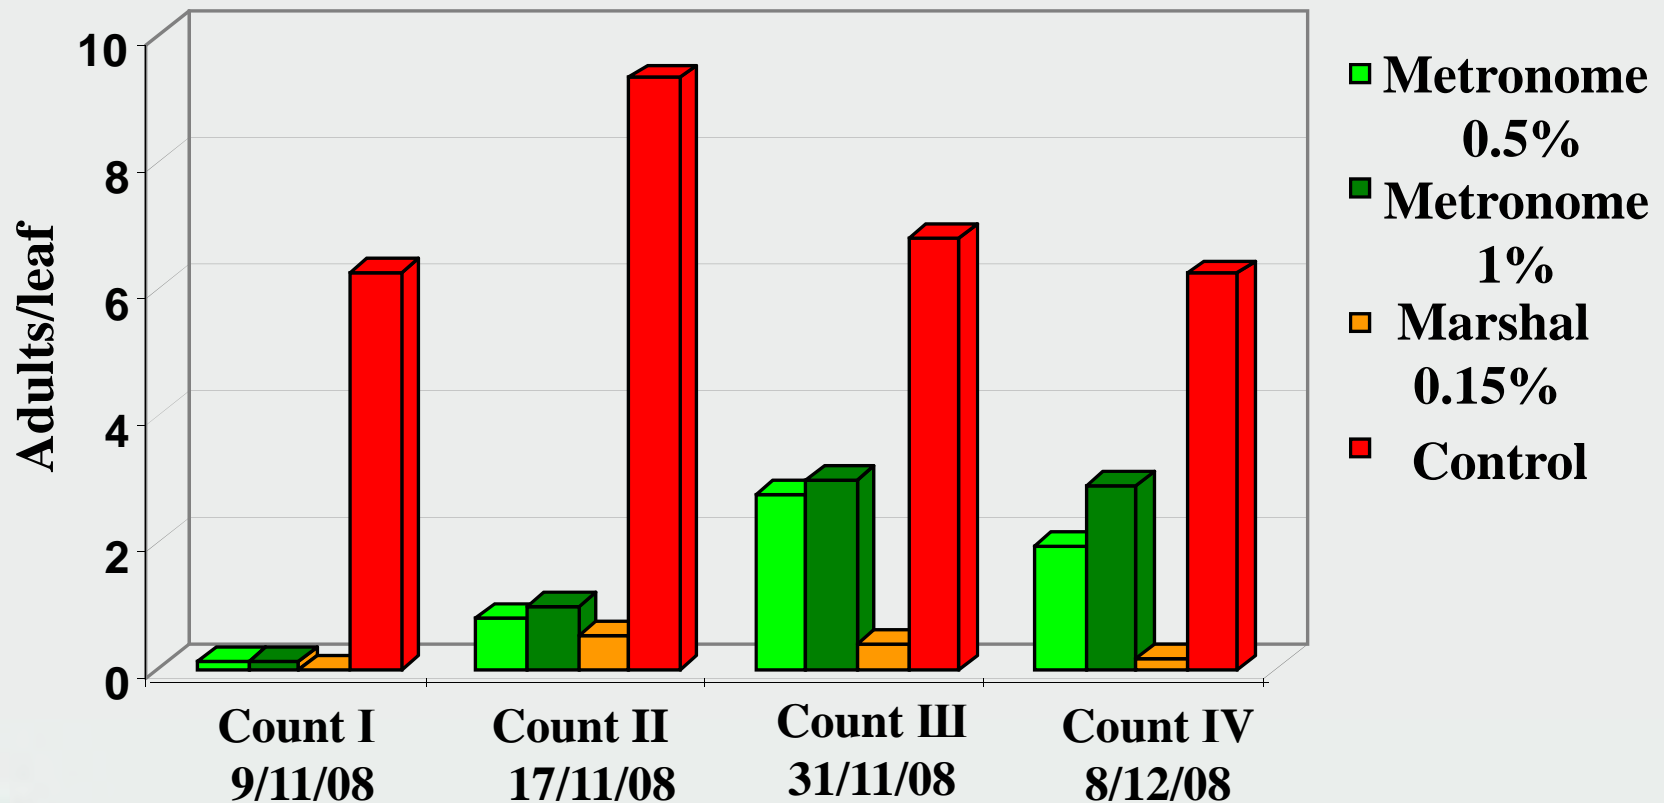

Mango scale control in Mango – Almagor 2008

App. On 3/11/08, 17/11/08, Spray volume 1000 l/h , var Maya

AGRAQUEST
better food. better world.™

(Marshal= Carbosulfan)

LUXEMBOURG INDUSTRIES LTD