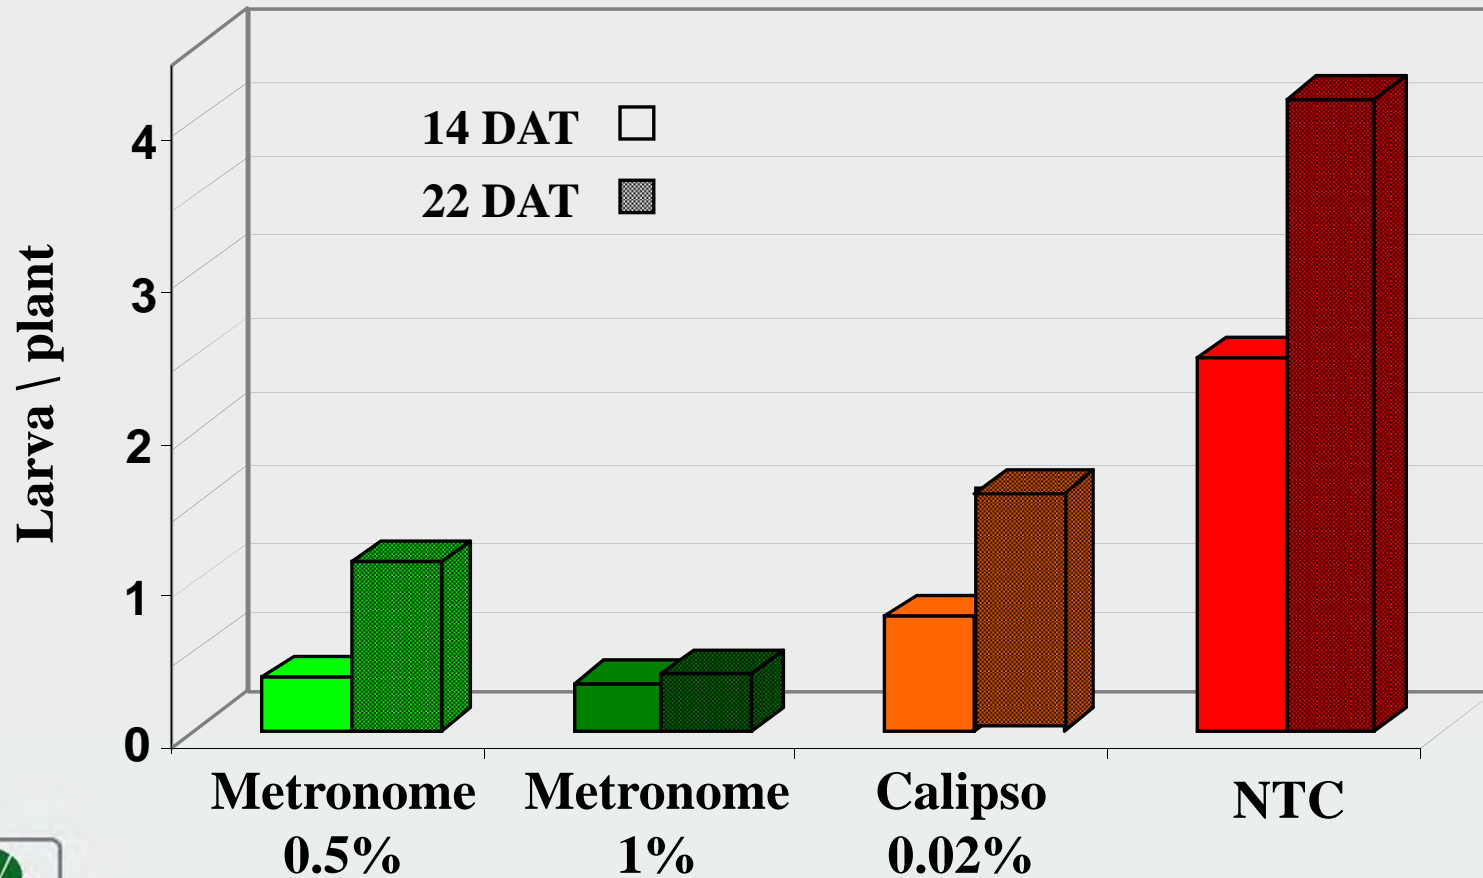

Whiteflies control in Mint – Tal-Shachar 2011

App. On 13/7/11, 17/7/11, 28/7/11; Spray volume 500 l/h

AGRAQUEST
better food. better world.™

(Calipso=Thiacloprid)

LUXEMBOURG INDUSTRIES LTD