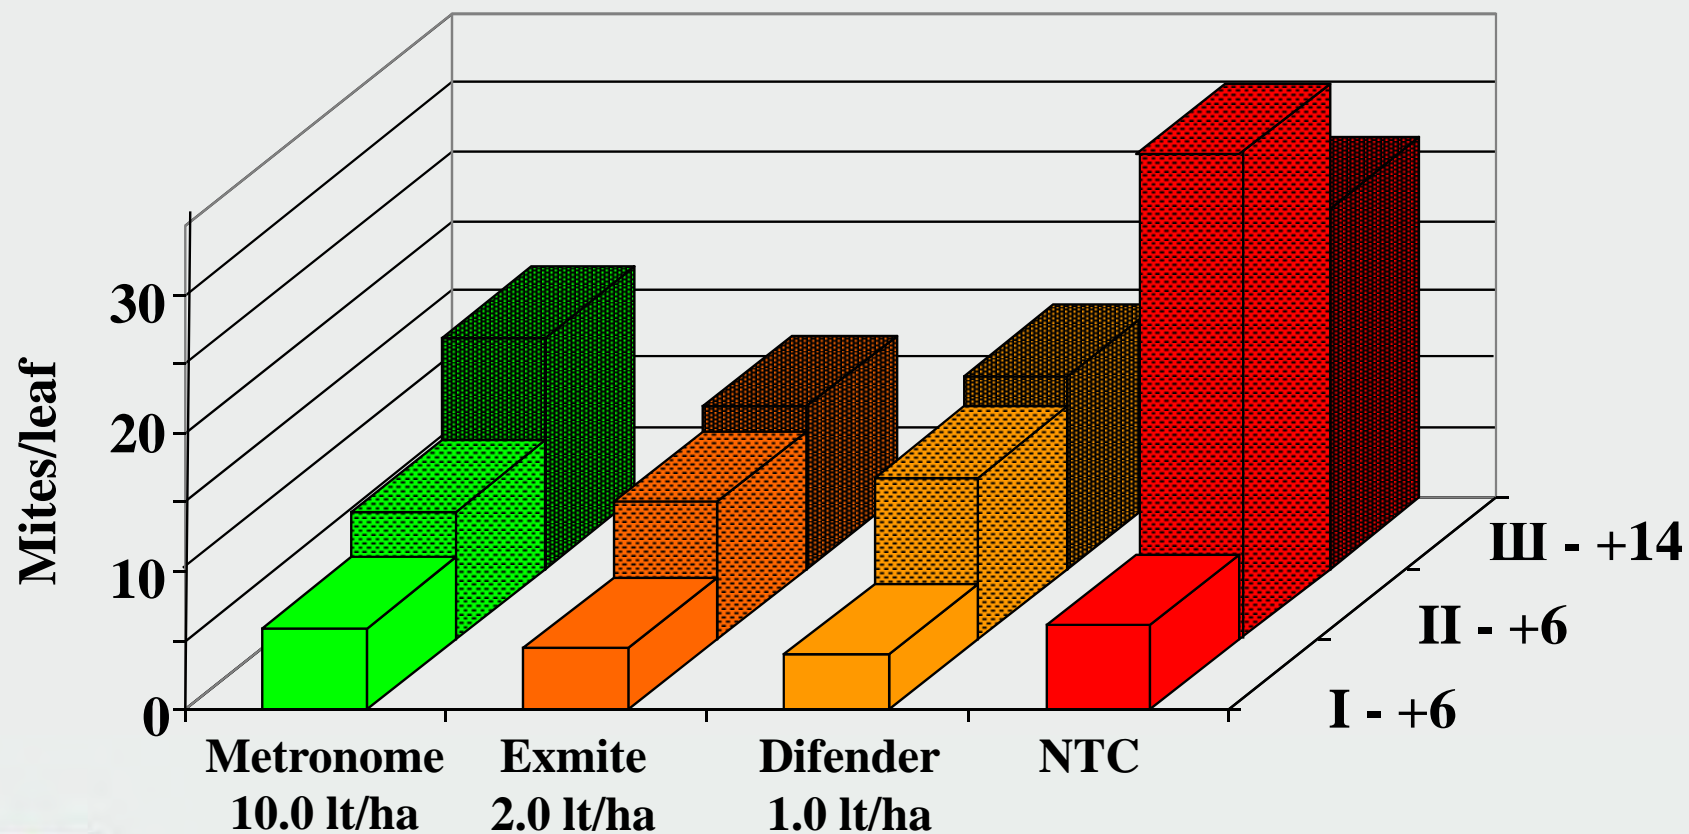

Red mites control in Cucumber – Achituve 2008

App. On 10/3, 18/3; Spray volume 1000 l/h

AGRAQUEST
better food. better world.™

(Exmite=Acequinocyl)

LUXEMBOURG INDUSTRIES LTD