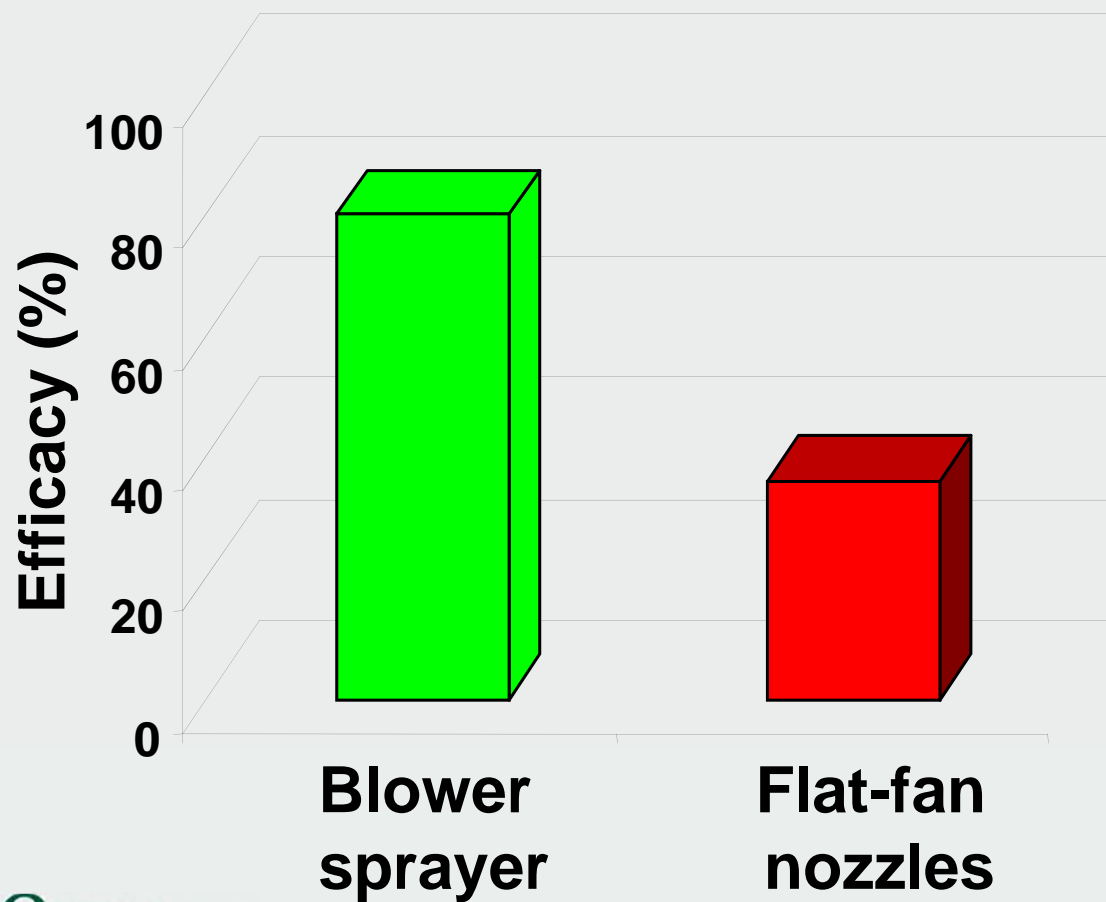

The effect of plant coverage on efficacy - in Cauliflower

AGRAQUEST
better food. better world.™

LUXEMBOURG INDUSTRIES LTD

The effect of application method on efficacy - in Mint

Metronome 0.5%; Spray volume 500 l/h