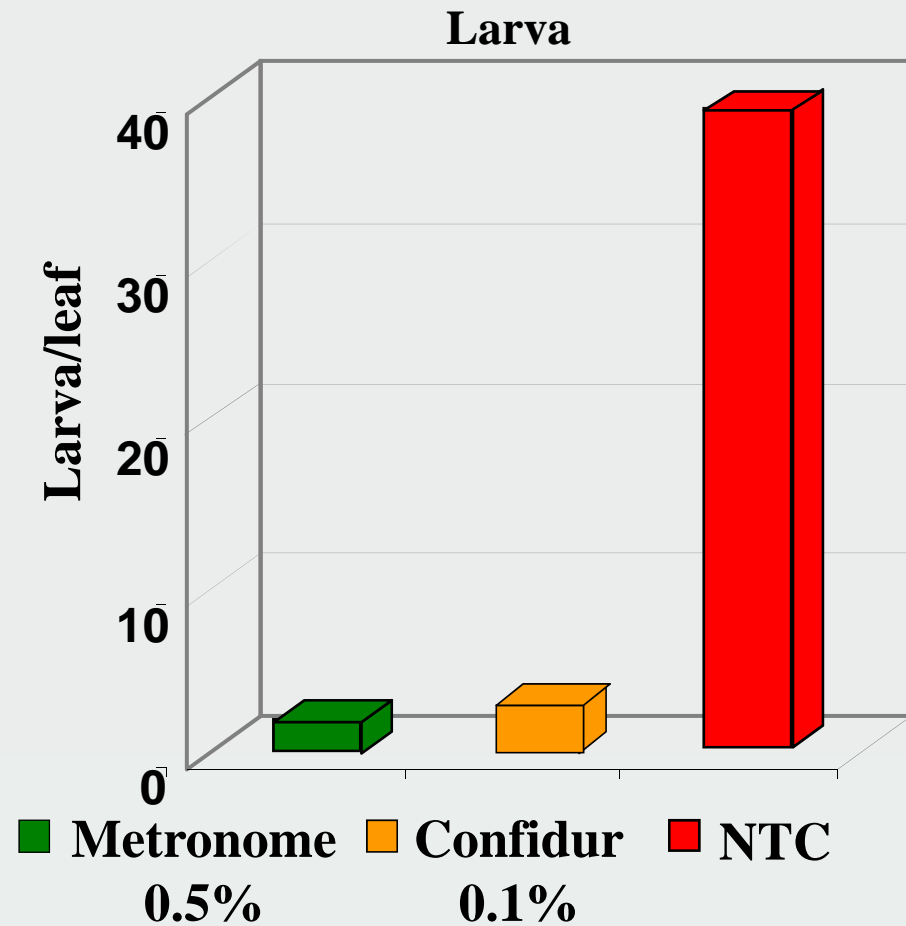

Whiteflies control in Eggplants – Yinon 2011

App. On 22/6/11, 26/6/11, 3/7/11; Spray volume 1000 l/h

AGRAQUEST
better food. better world.™

(Confidur = Imidacloprid)
LUXEMBOURG INDUSTRIES LTD