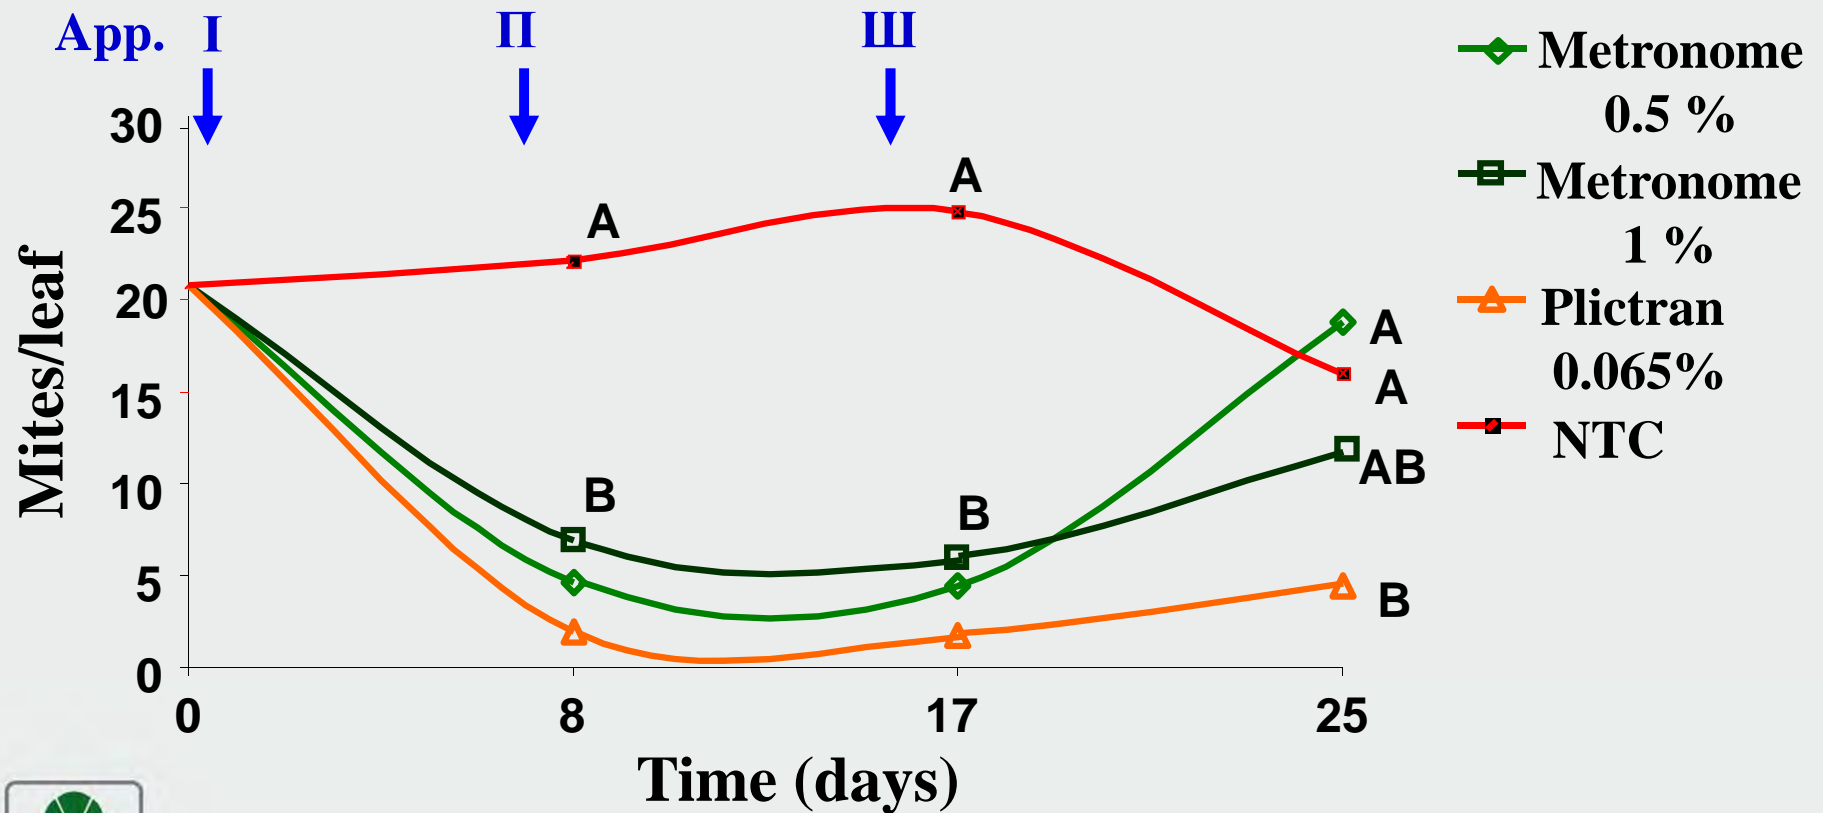

Red mites control in Strawberry – Ben-Shemmen 2011

App. On 1/2/11, 7/2/11, 15/2/11; Spray volume 1000 l/h

AGRAQUEST
better food. better world.™

(Plictran = Cyhexatin)

LUXEMBOURG INDUSTRIES LTD

Whiteflies

(Bemisia tabaci)