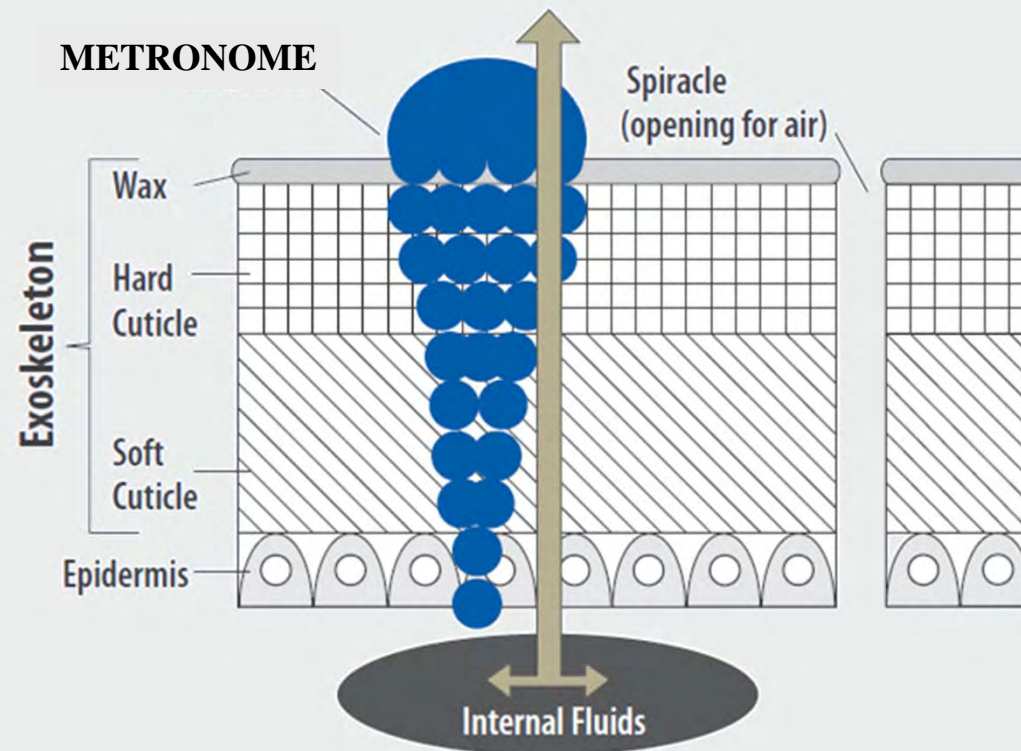

AGRAQUEST
better food. better world.™

LUXEMBOURG INDUSTRIES LTD

Modes of Action

1. **Desiccation:** METRONOME active ingredients attacks the exoskeleton and punches holes in it. This action causes a loss of fluids and desiccation.