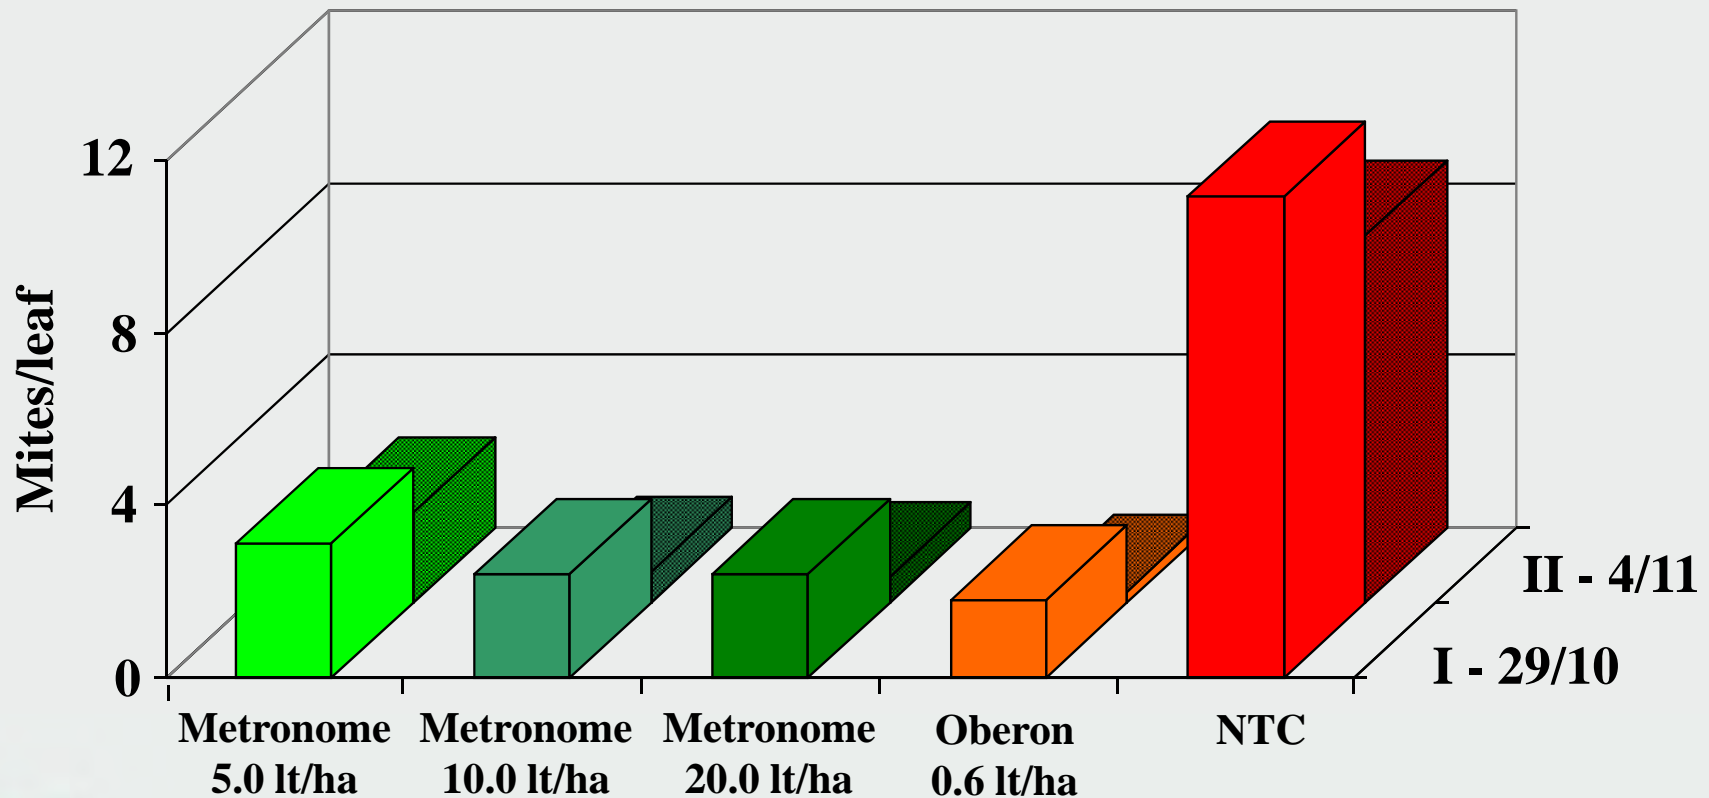

Red & yellow mites control in Eggplants – Kedma 2007

App. On 17/10, 23/10, 31/10; Spray volume 500 l/h; Zero ass. 10 Mites/leaf

AGRAQUEST
better food. better world.™

(Oberon=Spiromesifen)

LUXEMBOURG INDUSTRIES LTD