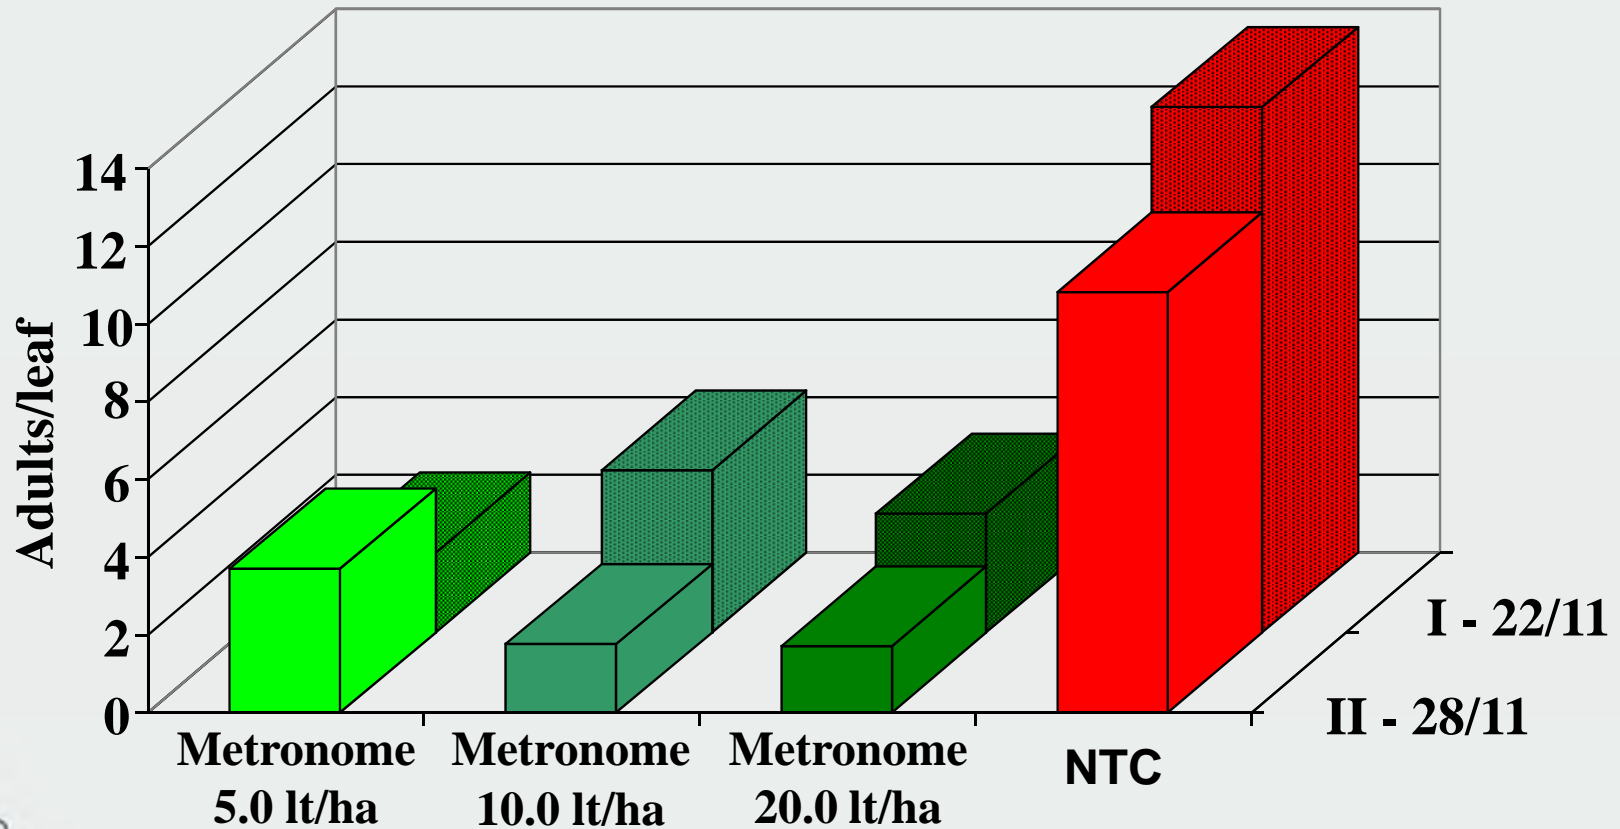

www.cotton.co.il

AGRAQUEST
better food. better world.™

LUXEMBOURG INDUSTRIES LTD

Whiteflies control in Mondbila (garden flower) – Beet-Hanan 2007

App. On 19/11, 25/11; Spray volume 1000 l/h; Var pink

AGRAQUEST
better food. better world.™