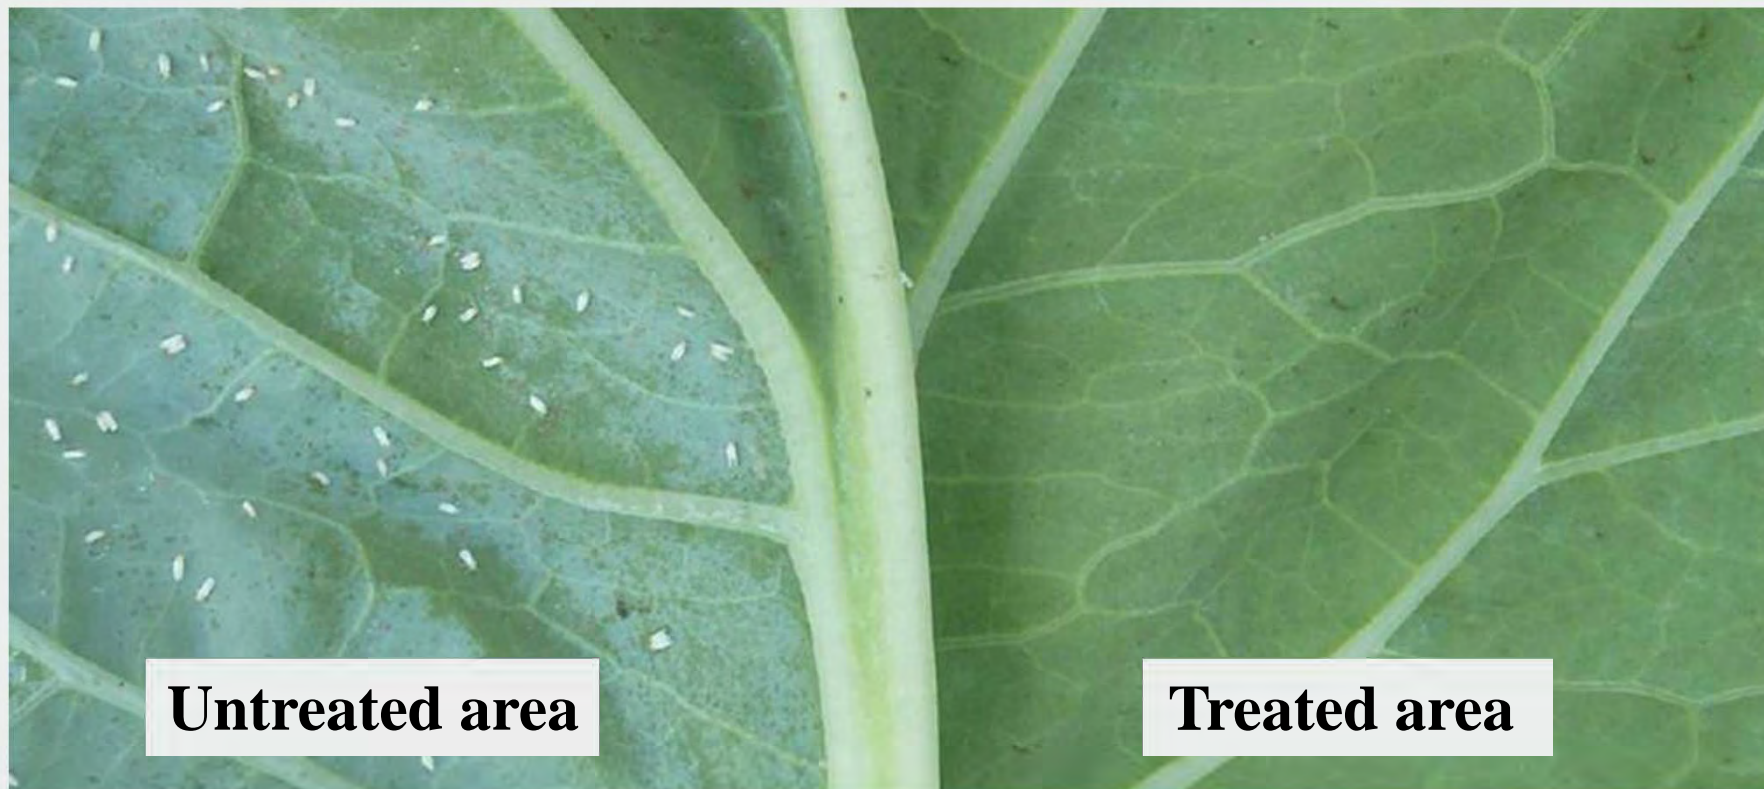

The effect of plant coverage on efficacy - in Cauliflower

AGRAQUEST
better food. better world.™

LUXEMBOURG INDUSTRIES LTD

The effect of application method on efficacy - in Mint

Metronome 0.5%; Spray volume 500 l/h