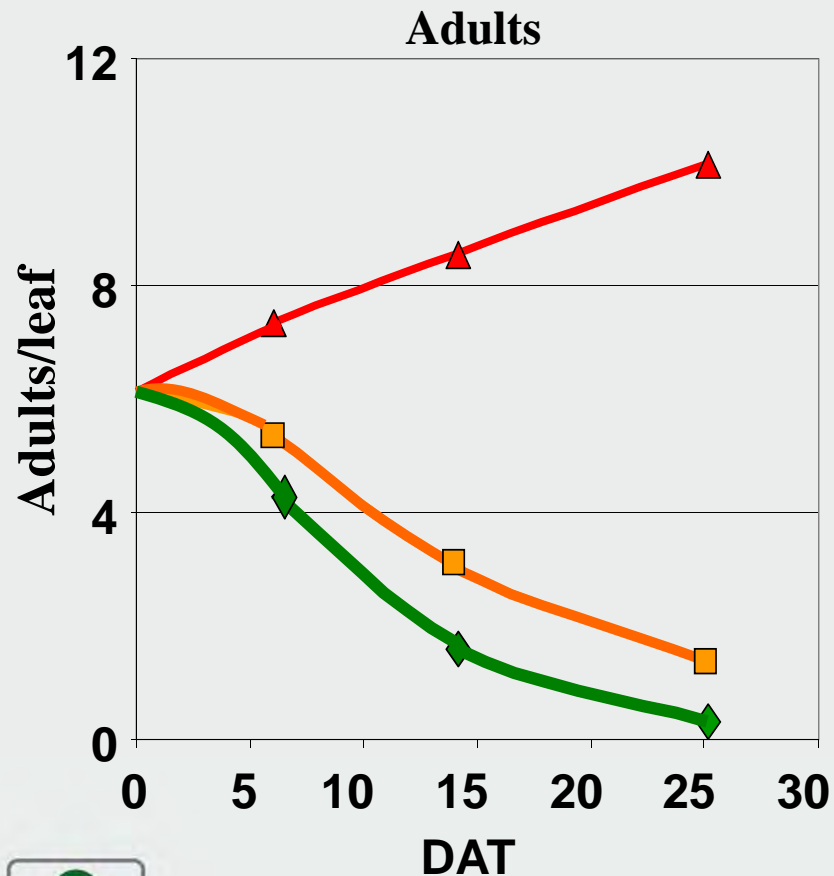

Whiteflies control in Eggplants – Yinon 2011

App. On 22/6/11, 26/6/11, 3/7/11; Spray volume 1000 l/h

AGRAQUEST
better food. better world.™

(Confidur = Imidacloprid)
LUXEMBOURG INDUSTRIES LTD